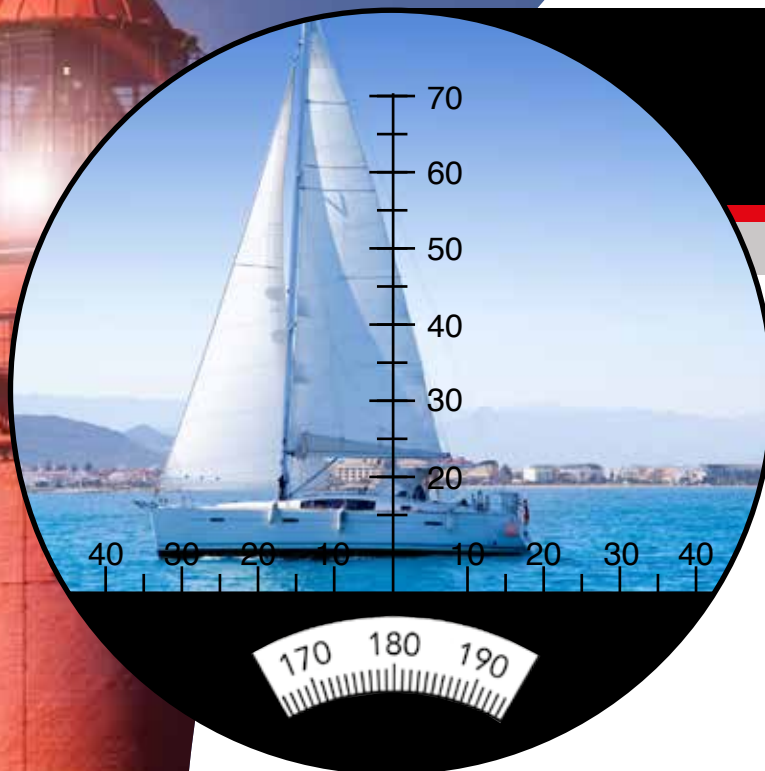

Distance measurement Compass

The BRAUN Monocular is prepared for special application under free sky. Especially robustly, waterproof to us very compactly. The 8x42 WP-C Monocular is equipped with a compass and a crosshair to the regulation of the distances of the sighted objects